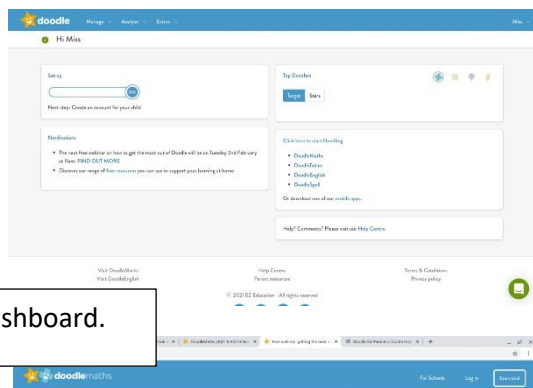

# Logging into Doodle at home

Start by visiting [doodlemaths.com](https://doodlemaths.com) on your browser. Click **log in**.  
Select "I am a **parent**" or "I am a **student**".

View the parent dashboard.

Choose which **Doodle** app you will visit. 20 minutes a day is plenty.

**Log in** with your **username** and **password** from your teacher.

View the parent dashboard. Click on **FIND OUT MORE** to see a free parent video.