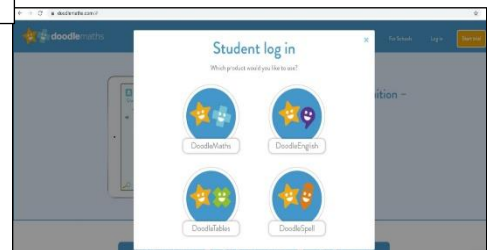

# Logging into Doodle at home

Start by visiting [doodlemaths.com](https://doodlemaths.com) on your browser. Click **log in**.  
Select "I am a **parent**" or "I am a **student**".

View the parent dashboard.

Choose which **Doodle** app you will visit. 20 minutes a day is plenty.

**Log in** with your **username** and **password** from your teacher.

View the parent dashboard. Click on **FIND OUT MORE** to see a free parent video.